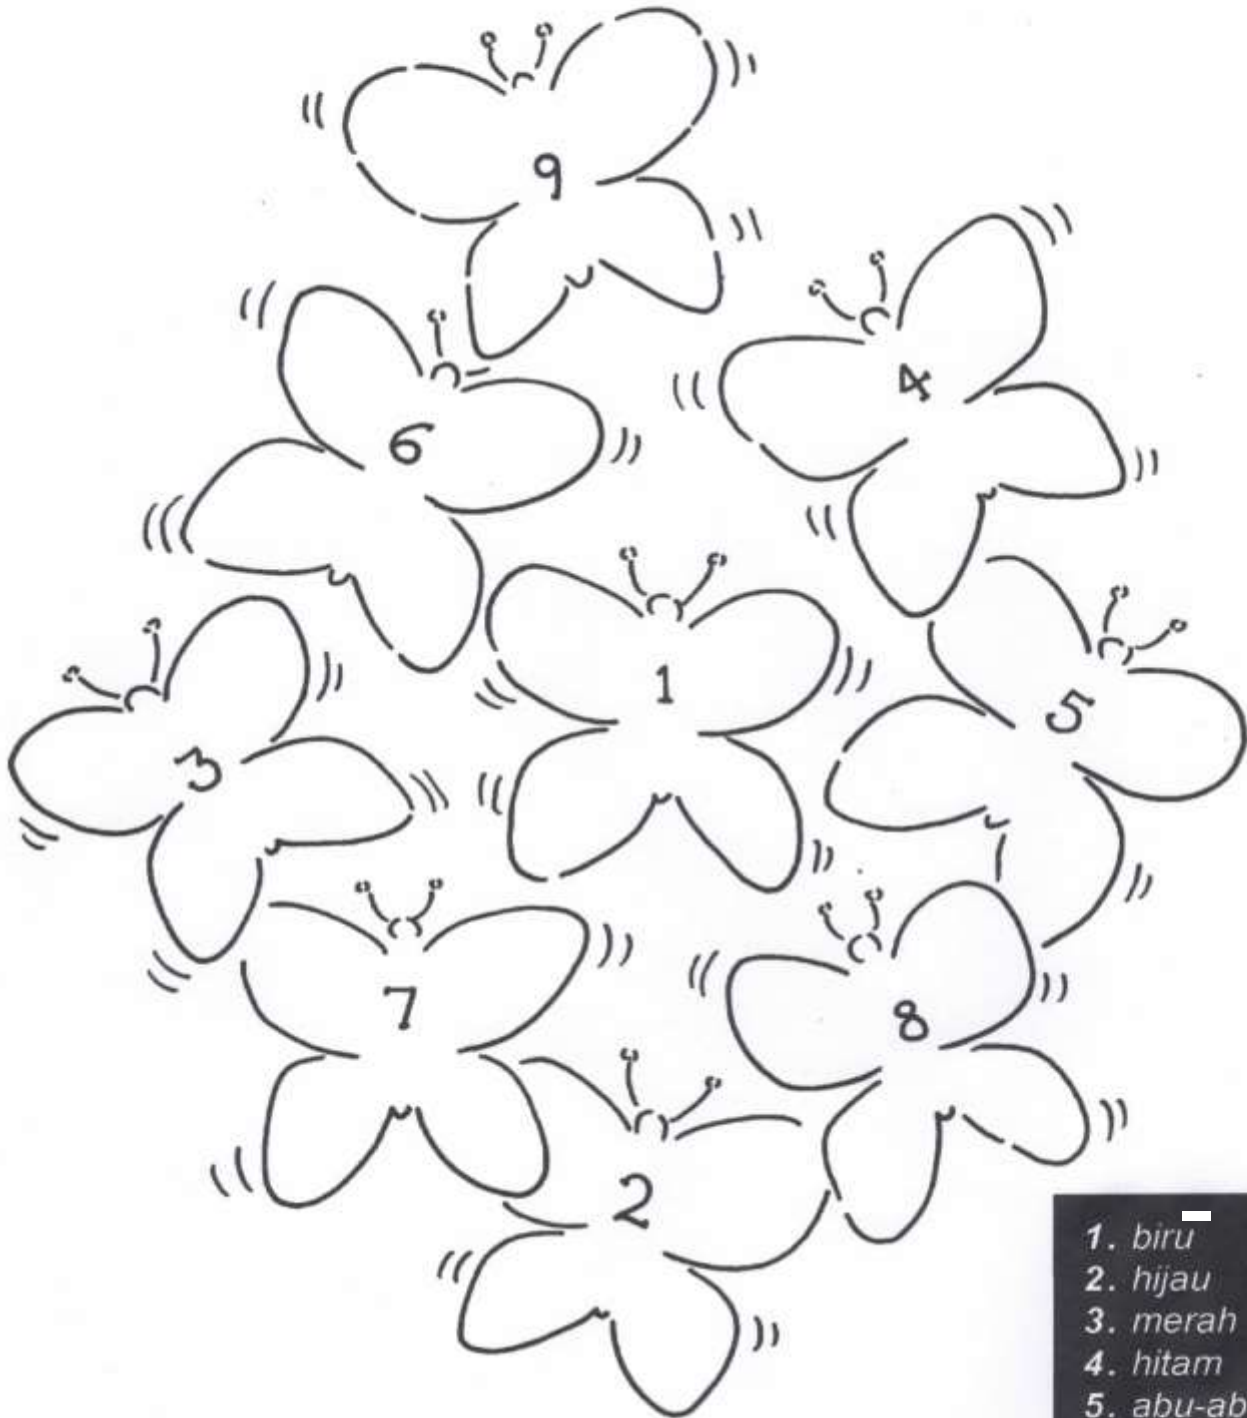

Warnailah Kupu Kupu !

Instructions

1. Log into kahoot.it Game PIN: 04502844. Listen to the words then race the game. Use the first letters of your name & class as your nickname, eg RS3N.
2. Colour and label each butterfly in Indonesian by using the colour key below. You may use patterns instead of just colouring.
3. Draw and label 2 extra butterflies using the other colours (Pelangi, Kuning or Putih).

1. biru
2. hijau
3. merah
4. hitam
5. abu-abu
6. ungu
7. jingga
8. merah muda
9. coklat

White - Putih	Red - Merah	Green - Hijau
Black - Hitam	Blue - Biru	Purple - Ungu
Brown - Coklat	Yellow - Kuning	Orange - Oranye/Jingga
Rainbow - Pelangi	Grey - Abu Abu	Pink - Merah Muda